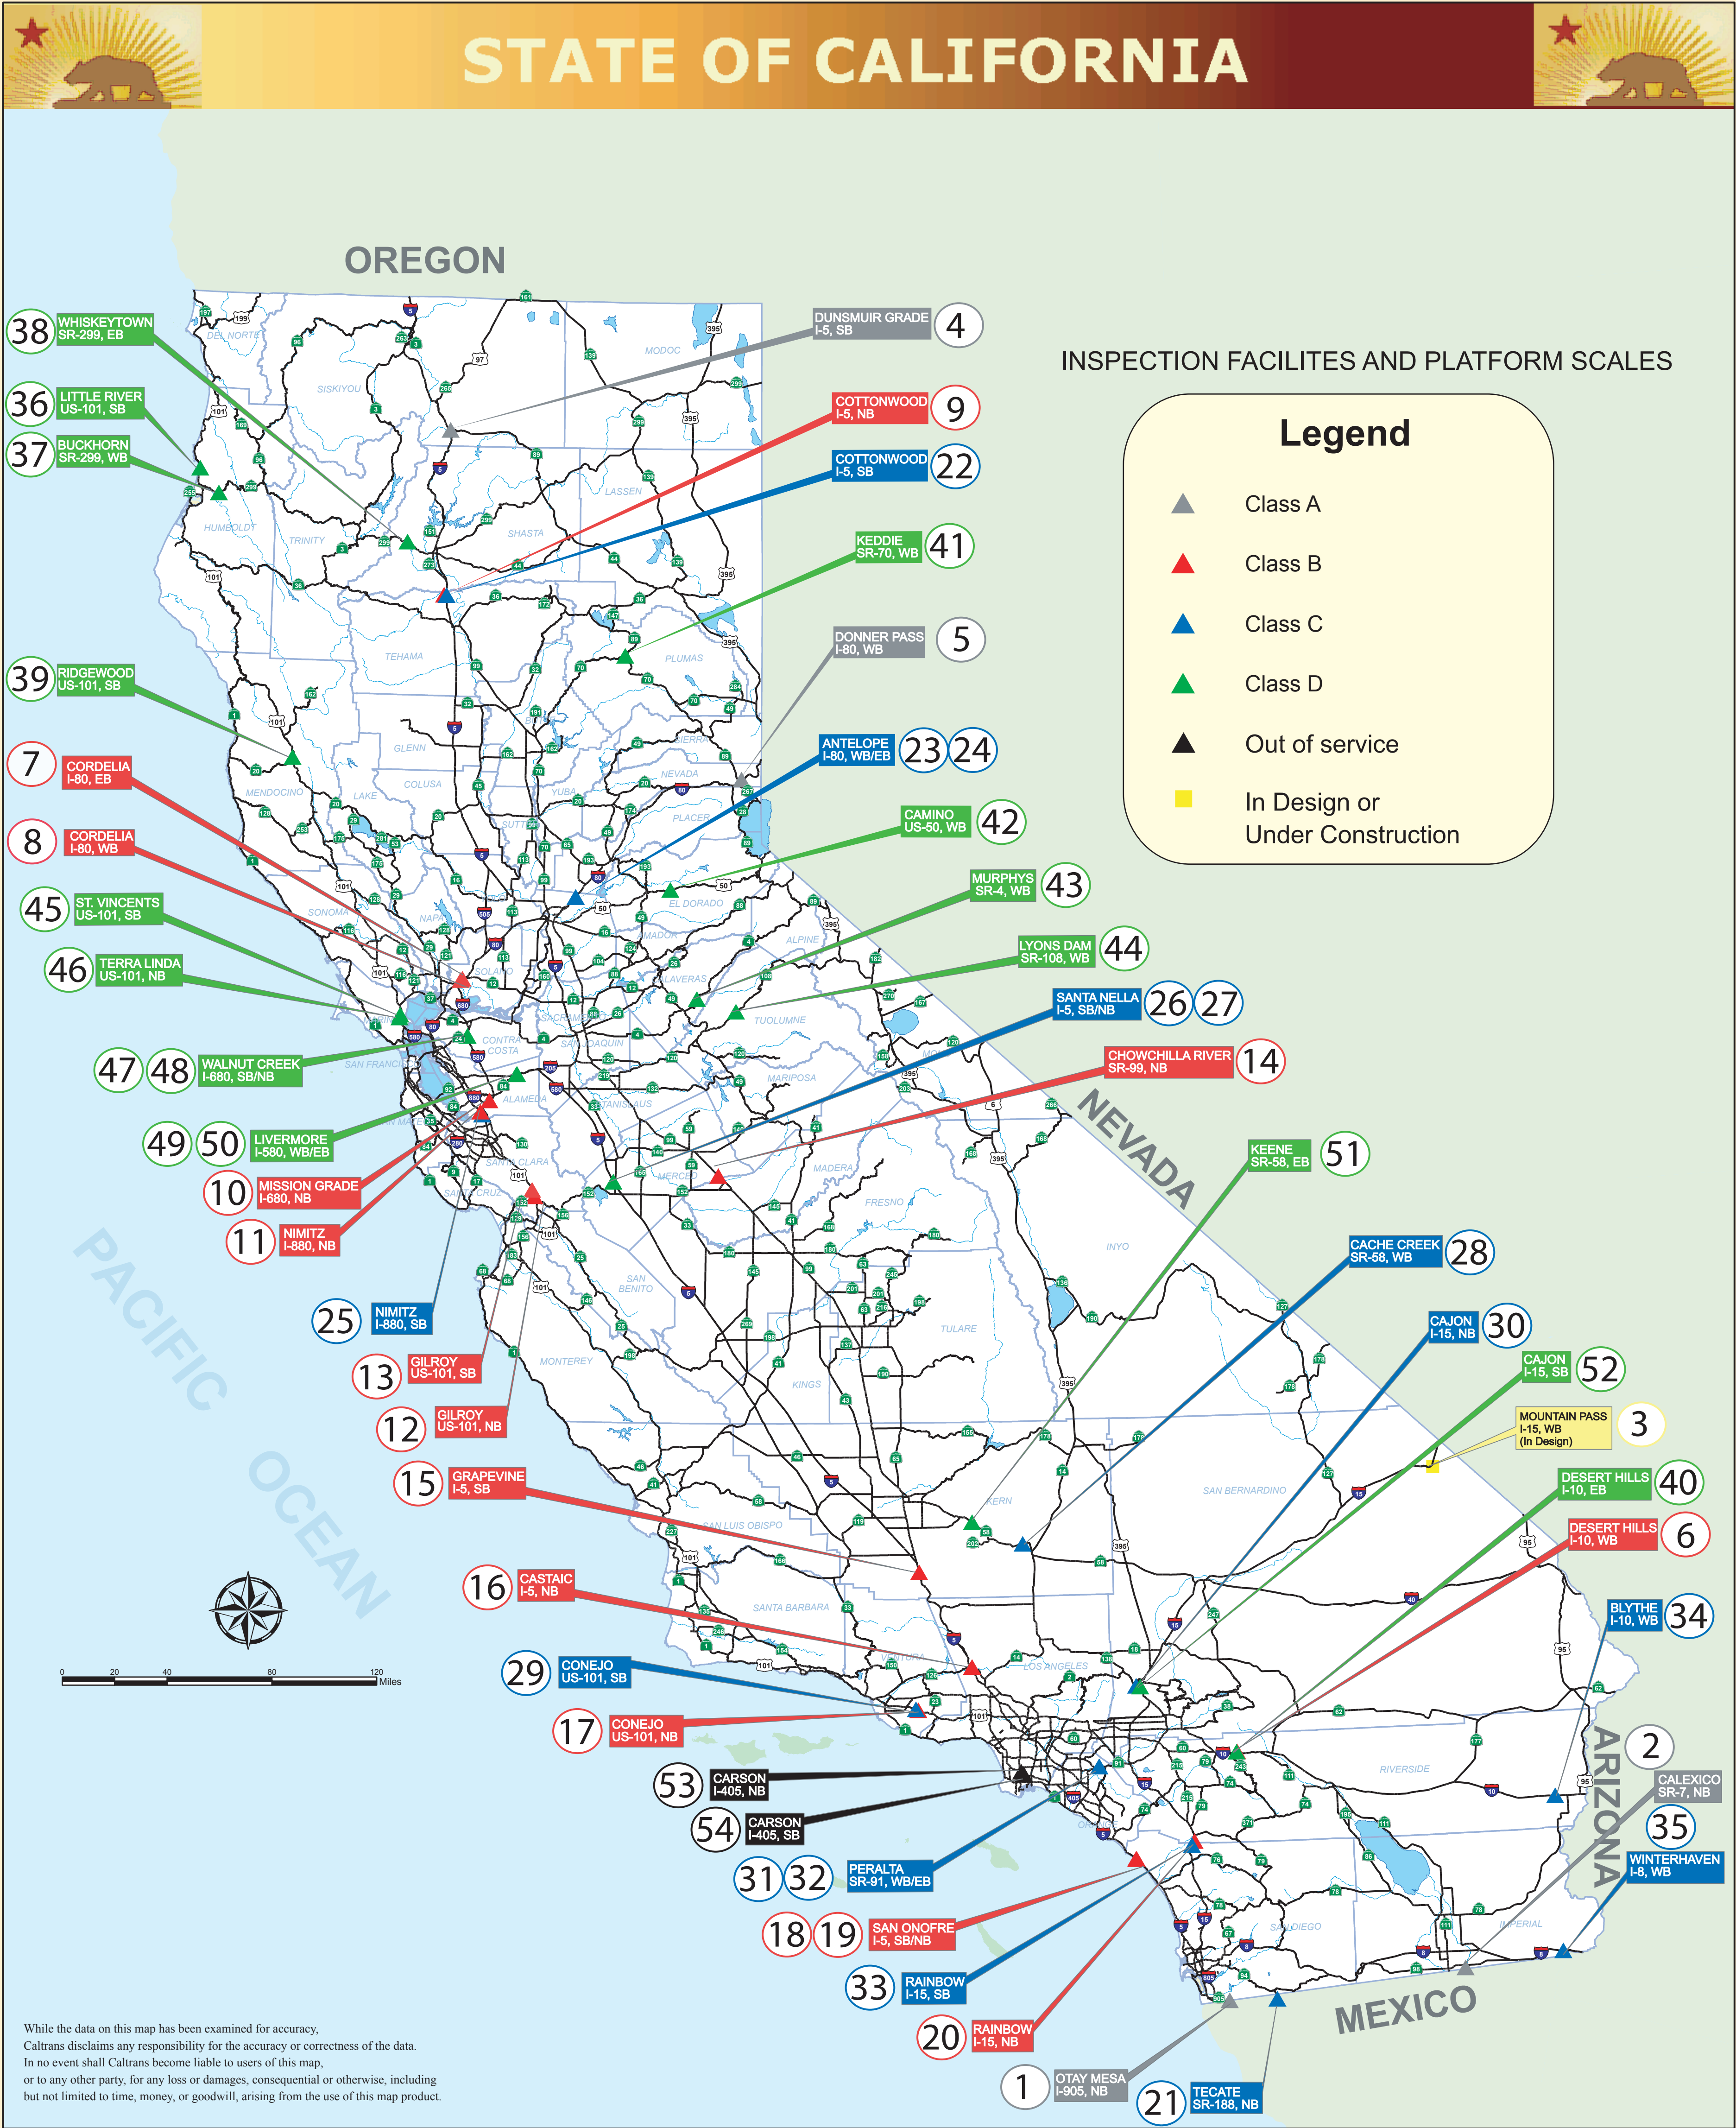

STATE OF CALIFORNIA

While the data on this map has been examined for accuracy, Caltrans disclaims any responsibility for the accuracy or correctness of the data. In no event shall Caltrans become liable to users of this map, or to any other party, for any loss or damages, consequential or otherwise, including but not limited to time, money, or goodwill, arising from the use of this map product.

Commercial Vehicle Enforcement Facilities

Department of Transportation
Division of Traffic Operations GIS
August 2009