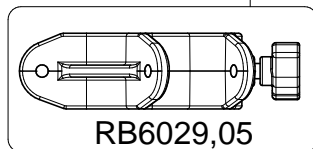

R387,49
LABEL

R387,75

FOR 3rd SCT
SPARE LIST
SEE DRAWING:
ART.
RB6029,02

FOR GEARED COLUMN
ORDER CODE:
RB6029,06

FOR CRANKCASE
SPARE LIST
SEE DRAWING:
ART.
RB6029,01

R387,35

R387,07BR

RA01029