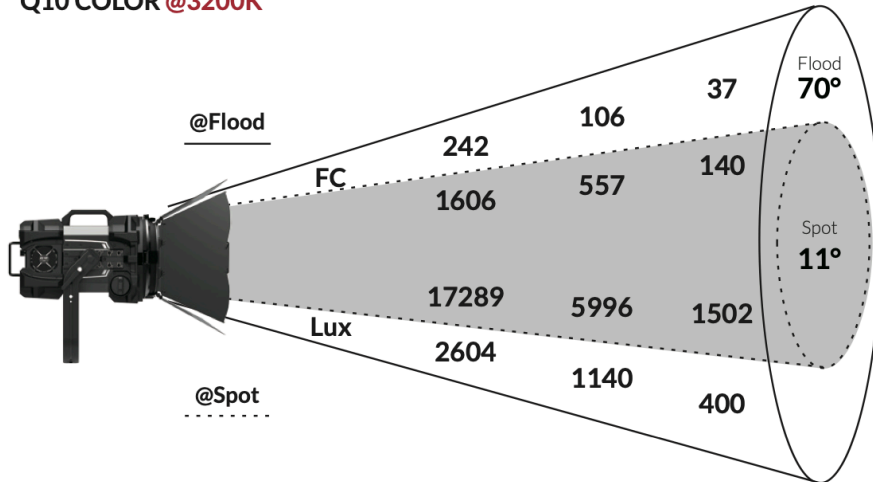

Photometric Data

reference the photometric characteristics of all of the ARRI light fixtures.

This ARRI product information (Ident.-No.: 80.0006457) is published by Arnold & Richter Cine Technik, October 2022 © ARRI/20221
 Technical data and offerings are subject to change without notice. All rights reserved. Without any warranty. Not binding 10/2022.
 ARRI, L-Series & SkyPanel are registered trademarks of Arnold & Richter Cine Technik GmbH & Co. Betriebs KG

www.arri.com

PHOTOMETRIC DATA

Distance 3.0 m [9.8 ft] 5.0 m [16.4 ft] 10.0 m [32.8 ft]

Q10 COLOR @3200K

Distance 3.0 m [9.8 ft] 5.0 m [16.4 ft] 10.0 m [32.8 ft]

Q10 COLOR @5600K