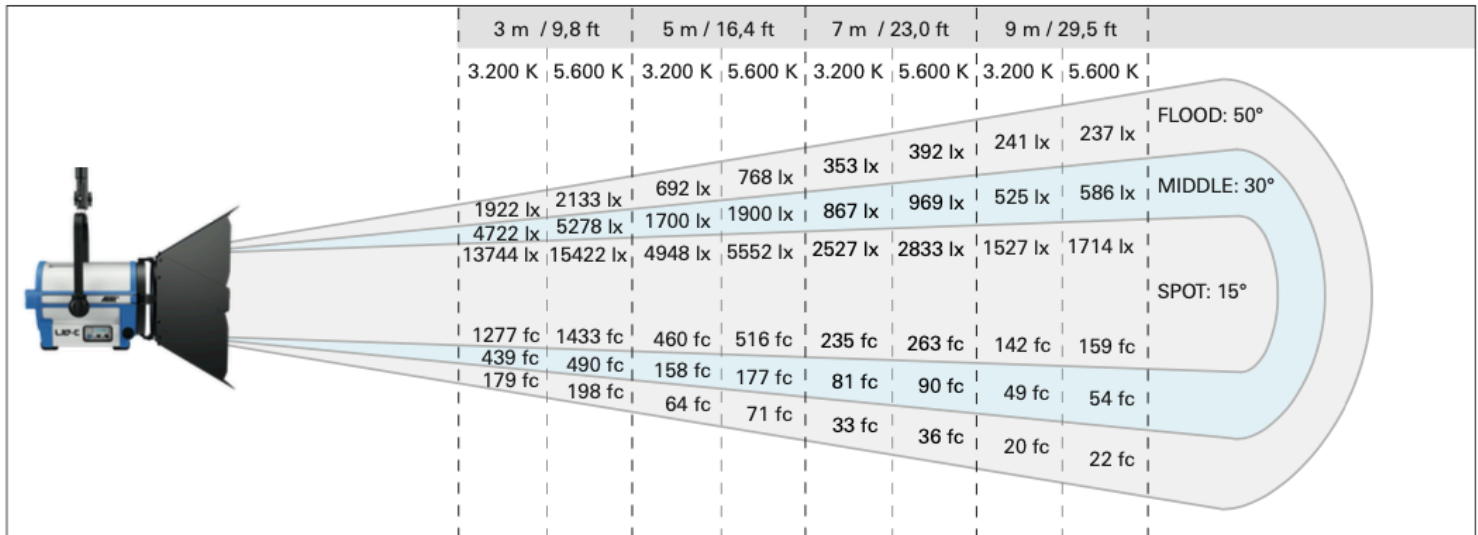

Photometric Data

reference the photometric characteristics of all of the ARRI light fixtures.

This ARRI product information (Ident.-No.: 80.0006457) is published by Arnold & Richter Cine Technik, October 2022 © ARRI/20221
 Technical data and offerings are subject to change without notice. All rights reserved. Without any warranty. Not binding 10/2022.
 ARRI, L-Series & SkyPanel are registered trademarks of Arnold & Richter Cine Technik GmbH & Co. Betriebs KG

www.arri.com

PHOTOMETRIC DATA

Distance 3.0 m [9.8 ft] 5.0 m [16.4 ft] 10.0 m [32.8 ft]

Q10 COLOR @3200K

Distance 3.0 m [9.8 ft] 5.0 m [16.4 ft] 10.0 m [32.8 ft]

Q10 COLOR @5600K